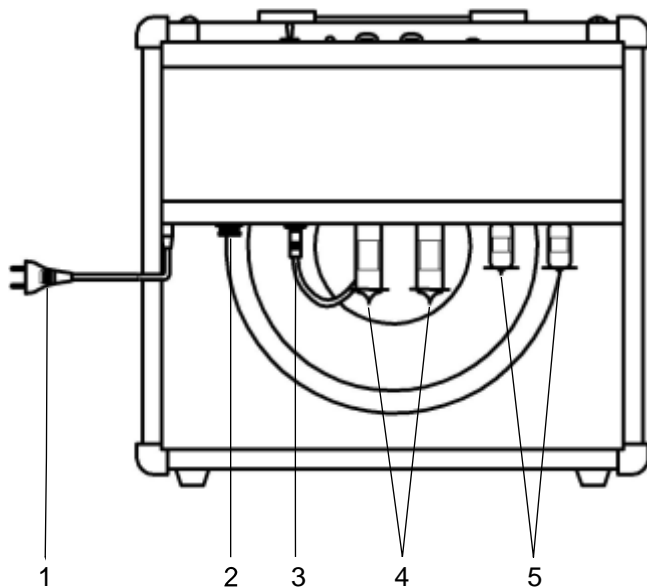

GTA-15

10" (12").

GTA-15

2 EL84.

2 12 7,

1 - ON/OFF -

2 -

3 - TONE -

4 - VOLUME -

5 - LINE INPUT -

6 - GUITAR INPUT -

1 -

2 -

3 -

8

4 -